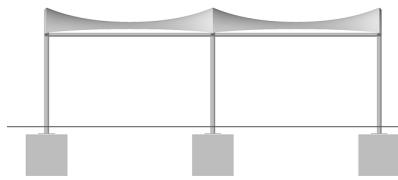

Shapes Aquila

The Aquila arched frame walkway structure is a highly flexible and cost effective way to create attractive multi-bay walkway protection. This structure can follow a straight, curved or wave form depending on your required route.

Suggested applications

- ▶ Walkway
- ▶ Carpark

Size options

L x W sections: 4m x 3m, 3m x 3m

Canopy features

- ✔ Walkway protection
- ✔ Ideal for car parks
- ✔ Can snake up & down/left & right
- ✔ Combined up-lighting option

Fabric: PVC Coated Polyester

Colour options:

Plan view

Front view

Side view