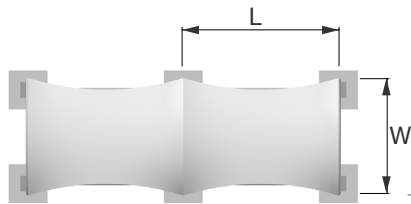

Shapes Aquila

The Aquila arched frame walkway structure is a highly flexible and cost effective way to create attractive multi-bay walkway protection. This structure can follow a straight, curved or wave form depending on your required route.

Suggested applications

- ▶ Walkway
- ▶ Carpark

Size options

L x W sections: 4m x 3m, 3m x 3m

Canopy features

- ✔ Walkway protection
- ✔ Ideal for car parks
- ✔ Can snake up & down/left & right
- ✔ Combined up-lighting option

Fabric: PVC Coated Polyester

Colour options:

Plan view

Front view

Side view