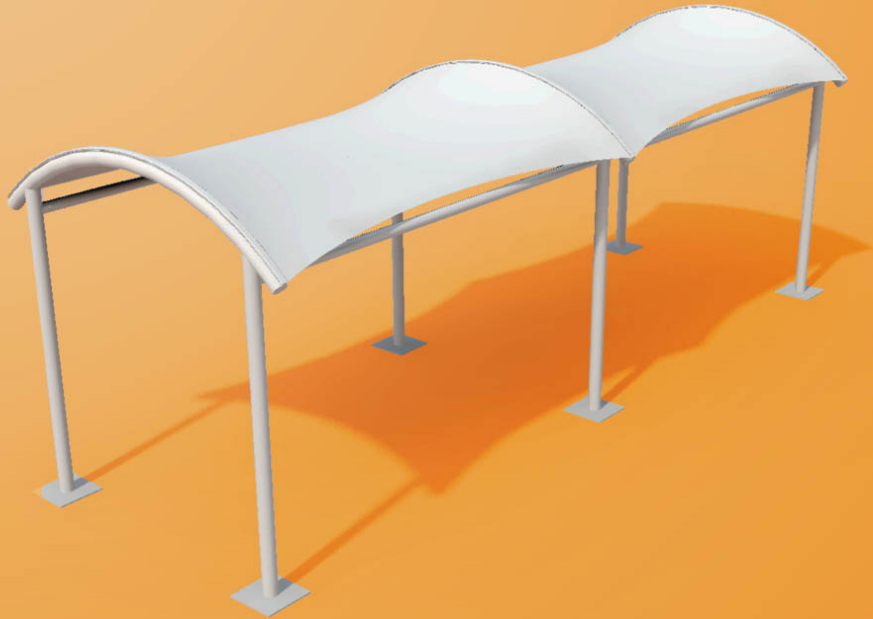

Shapes Aquila

The Aquila arched frame walkway structure is a highly flexible and cost effective way to create attractive multi-bay walkway protection. This structure can follow a straight, curved or wave form depending on your required route.

Suggested applications

- ▶ Walkway
- ▶ Carpark

Size options

L x W sections: 4m x 3m, 3m x 3m

Canopy features

- ✔ Walkway protection
- ✔ Ideal for car parks
- ✔ Can snake up & down/left & right
- ✔ Combined up-lighting option

Range-wide features

- ✔ Combined waterproof and UV protection
- ✔ Colour range of fabric and steel
- ✔ Permanent weather protection
- ✔ Two pack coated mild steel frame
- ✔ Stylish yet practical
- ✔ Striking and unique design

Fabric: PVC Coated Polyester

Colour options:

Plan view

Front view

Side view