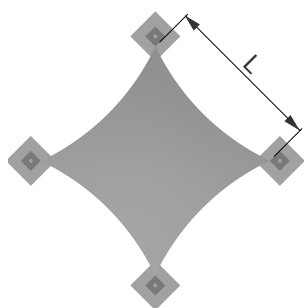

Shapes Hydra Straight

The Hydra Straight is a classic four sided freestanding structure offering sun and rain protection for open spaces. This twisted fabric form creates a fantastic playground shade.

Suggested applications

- ▶ Playground
- ▶ Meeting Point
- ▶ Sunshade

Size options

L square: 3m, 4m, 5m, 6m

Canopy features

- ✔ Playground centrepiece
- ✔ Straight posts

Range-wide features

- ✔ Combined waterproof and UV protection
- ✔ Colour range of fabric and steel
- ✔ Permanent weather protection
- ✔ Two pack coated mild steel frame
- ✔ Stylish yet practical
- ✔ Striking and unique design

Fabric: PVC Coated Polyester

Colour options:

Plan view

Front view

Side view