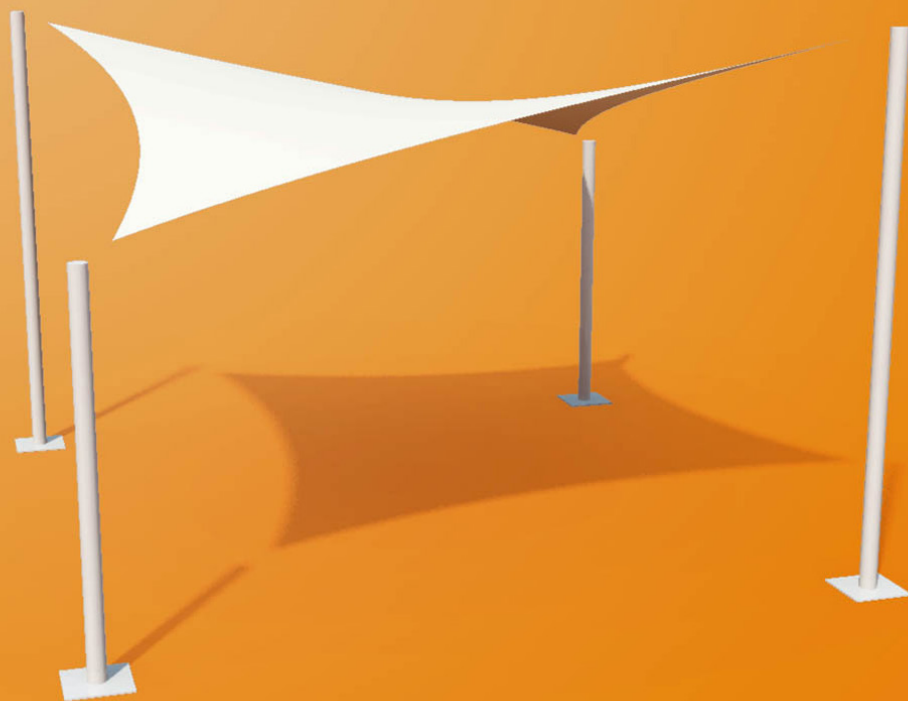

Shapes Hydra Straight

The Hydra Straight is a classic four sided freestanding structure offering sun and rain protection for open spaces. This twisted fabric form creates a fantastic playground shade.

Suggested applications

- ▶ Playground
- ▶ Meeting Point
- ▶ Sunshade

Size options

L square: 3m, 4m, 5m, 6m

Canopy features

- ✔ Playground centrepiece
- ✔ Straight posts

Range-wide features

- ✔ Combined waterproof and UV protection
- ✔ Colour range of fabric and steel
- ✔ Permanent weather protection
- ✔ Two pack coated mild steel frame
- ✔ Stylish yet practical
- ✔ Striking and unique design

Fabric: PVC Coated Polyester

Colour options:

Plan view

Front view

Side view