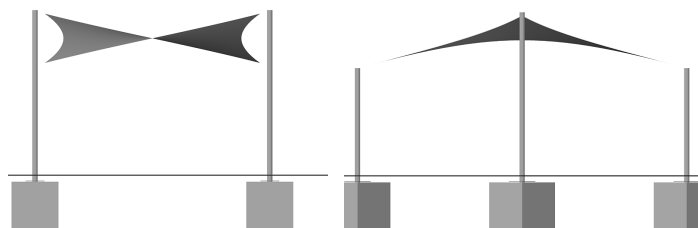

Shapes Hydra Straight

The Hydra Straight is a classic four sided freestanding structure offering sun and rain protection for open spaces. This twisted fabric form creates a fantastic playground shade.

Suggested applications

- ▶ Playground
- ▶ Meeting Point
- ▶ Sunshade

Size options

L square: 3m, 4m, 5m, 6m

Canopy features

- ✔ Playground centrepiece
- ✔ Straight posts

Range-wide features

- ✔ Combined waterproof and UV protection
- ✔ Colour range of fabric and steel
- ✔ Permanent weather protection
- ✔ Two pack coated mild steel frame
- ✔ Stylish yet practical
- ✔ Striking and unique design

Fabric: PVC Coated Polyester

Colour options:

Plan view

Front view

Side view