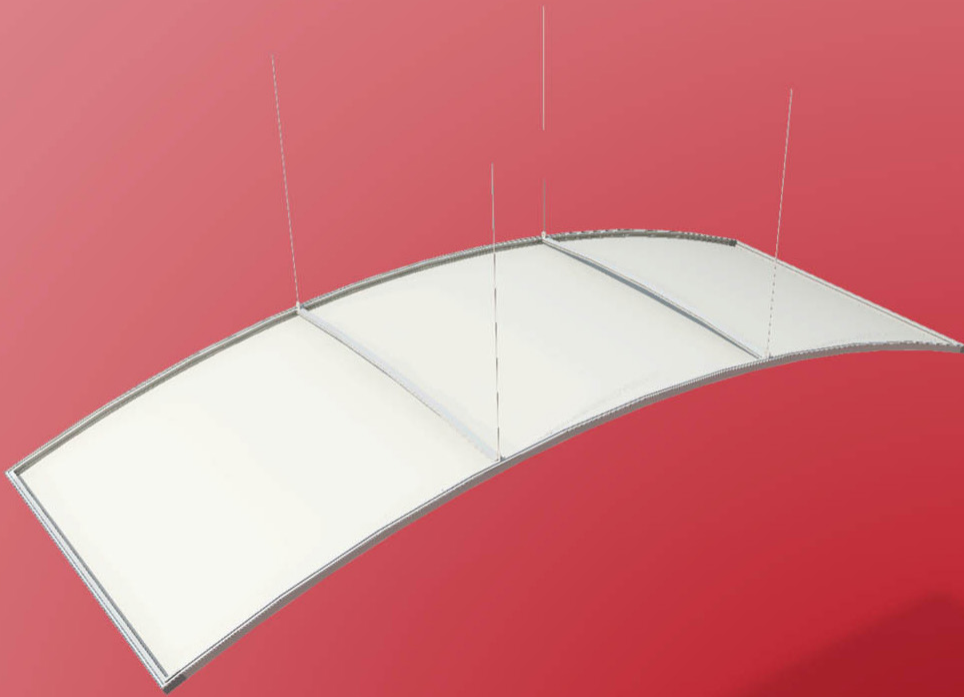

# Shapes Tetra

If you need to add curved ceilings into a linear space, the Tetra does it well. Formed with a lightweight perimeter frame, varying fabric options provide solutions for screening sunlight, hiding ugly ceilings or lowering the perceived ceiling level.

## Size options

L x W: 3m x 2m, 4m x 3m\*

## Canopy features

- ✓ Barrel Vault
- ✓ Suspended ceiling feature

Front view

Side view