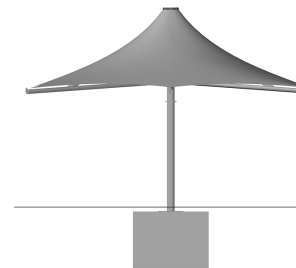

# Shapes Corona

The Corona is one of the most recognisable fabric structures. Constructed using a single column this canopy can be centrally located e.g. away from drains, and is ideal for spaces where multiple legs are not possible.

## Colour options:

Plan view

Side view