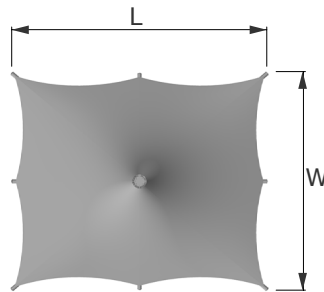

Shapes Corona

The Corona is one of the most recognisable fabric structures. Constructed using a single column this canopy can be centrally located e.g. away from drains, and is ideal for spaces where multiple legs are not possible.

Suggested applications

- Entrance
- Meeting point
- Entertainment
- Playground
- Sunshade
- Dining

Size options

L x W: 8m x 7m

L square: 5m, 6m, 7m, 8m, 9m

Canopy features

- ✓ Only single central upright required
- ✓ Single foundation

Range-wide features

- ✓ Combined waterproof and UV protection
- ✓ Colour range of fabric and steel
- ✓ Permanent weather protection
- ✓ Two pack coated mild steel frame
- ✓ Stylish yet practical
- ✓ Striking and unique design

Fabric: PVC Coated Polyester

Colour options:

Plan view