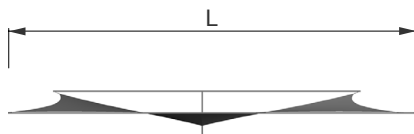

Shapes Eagle Ray

The Eagle Ray free-form sail offers exceptionally clean lines within the interior space. This is the perfect solution for dividing a space where both floor and ceiling fixings are available.

Suggested applications

- ▶ Screen
- ▶ Feature
- ▶ Divider

Size options L: 2m to 6m*

Canopy features

- ✓ Free form sail
- ✓ Screens and dividers
- ✓ Create flexible space

Range-wide features

- ✓ High quality, made in the UK
- ✓ Striking and unique designs
- ✓ Easy to specify, quick to install
- ✓ Printed upon request

White

Printed

*other sizes available on request

Plan view

Front view

Side view

Fabric options

PVC Coated Polyester, white or printed
PVC Coated Glass, colours: