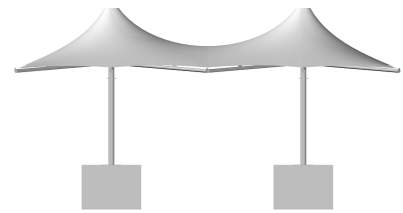

# Shapes Corona -double

Constructed using an internal frame like an umbrella, the canopy is ideal for spaces where multiple legs are not possible, Any rainwater is forced to the outside edges away from, for example, a seated cafe or entertainment area.

## Range-wide features

- ✔ Combined waterproof and UV protection
- ✔ Colour range of fabric and steel
- ✔ Permanent weather protection
- ✔ Two pack coated mild steel frame
- ✔ Stylish yet practical
- ✔ Striking and unique design

## Colour options:

Plan view

Front view

Side view

\*please ask for other sizes