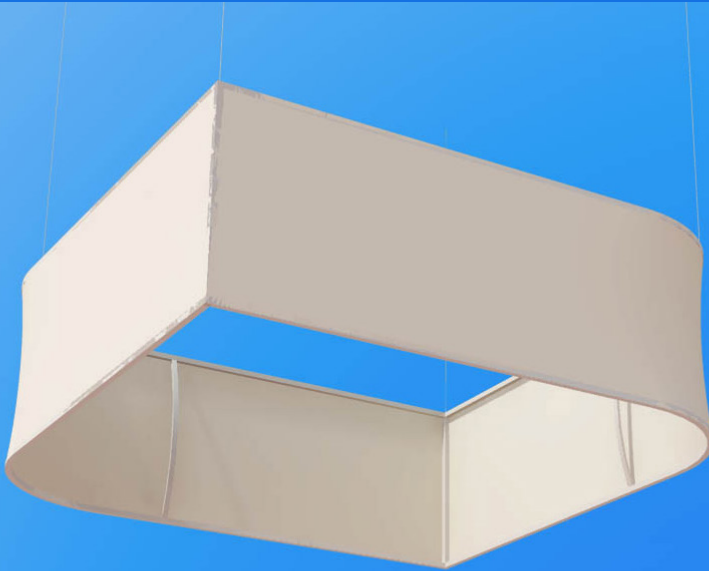

# Shapes Topaz

The Topaz is a two curved corner square suspended sign which can be seen from all angles in the space above a stand at an exhibition. It offers a slightly softer feel than the square with its curved corners and is perfect for drawing the eye.

## Suggested applications

- ▶ Feature
- ▶ Suspended
- ▶ Lampshade
- ▶ Signage
- ▶ Centrepiece

**Size options** L: 2m to 6m

## Canopy features

- ✓ Suspended signage
- ✓ Feature
- ✓ Strong branding