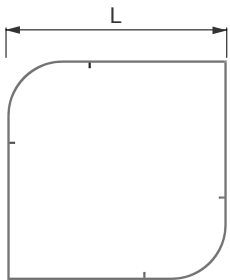

# Shapes Topaz

The Topaz is a two curved corner square suspended sign which can be seen from all angles in the space above a stand at an exhibition. It offers a slightly softer feel than the square with its curved corners and is perfect for drawing the eye.

## Suggested applications

- ▶ Feature
- ▶ Suspended
- ▶ Lampshade
- ▶ Signage
- ▶ Centrepiece

**Size options** L: 2m to 6m

Plan view

Side view