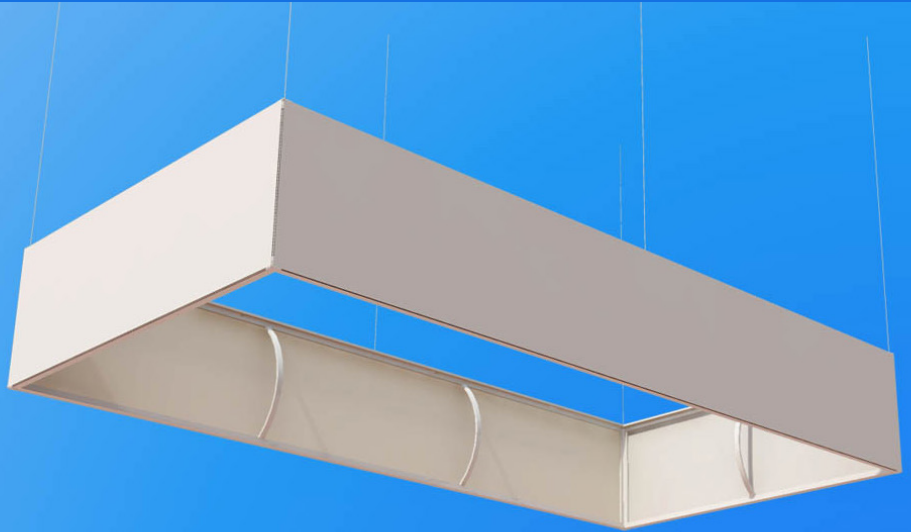

Shapes Tiara

The Tiara is a four sided suspended exhibition sign. This rectangular canopy sends out your message in all four directions.

Suggested applications

- ▶ Feature
- ▶ Lampshade
- ▶ Centrepiece
- ▶ Suspended
- ▶ Signage

Size options L: 3m x 1.5m to 6m x 3m

Canopy features

- ✔ Suspended signage
- ✔ Feature
- ✔ Strong branding

Range-wide features

- ✔ Range of sizes and fabrics
- ✔ Striking and unique designs
- ✔ Great for branding
- ✔ Easy to install and easy to re-use
- ✔ Modular components
- ✔ Easy to transport
- ✔ Fabrics printed to your design

Fabric options

Coated Polyester

White

Printed

Blackout Coated Polyester option

Other fabrics available on request

Plan view

Side view