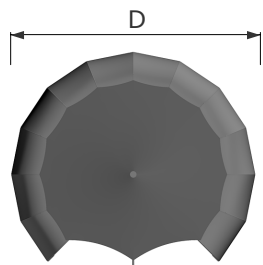

Shapes Nirvana

The Nirvana is an eye-catching enclosed pod structure which can be used for indoor and outdoor use and is perfect for touring exhibitions. The build time of the structure is approximately 2 hours and take down is 1.5 hours.

Suggested applications

- Feature
- Entertainment
- Touring
- Enclosed
- Centrepiece
- Freestanding

Size options D: 8m

Canopy features

- ✓ Freestanding
- ✓ Enclosed feature pod
- ✓ Ideal for touring exhibitions

Range-wide features

- ✓ Range of sizes and fabrics
- ✓ Striking and unique designs
- ✓ Great for branding
- ✓ Easy to install and easy to re-use
- ✓ Modular components
- ✓ Easy to transport
- ✓ Fabrics printed to your design

Plan view

Fabric options

Coated Polyester

Blackout Coated Polyester option

Other fabrics available on request