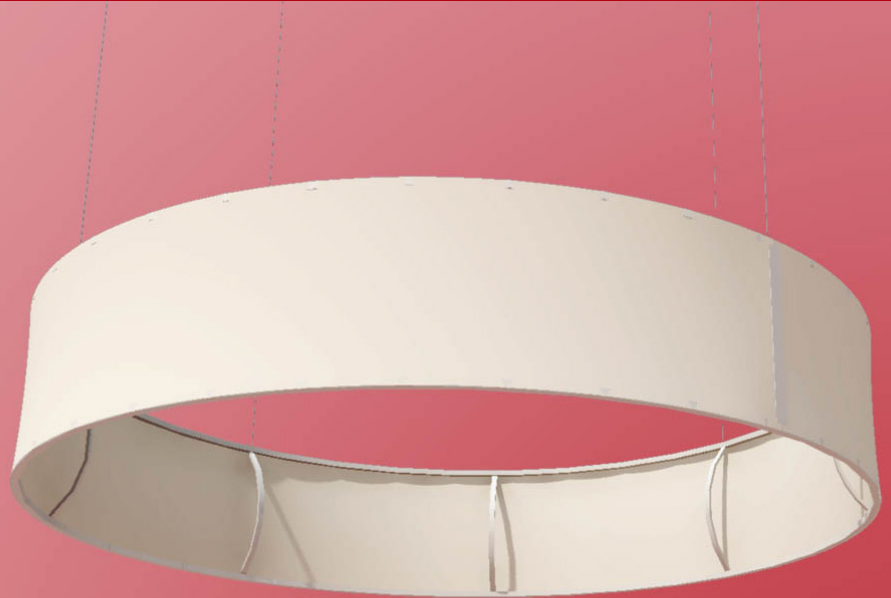

Shapes Zefira

The Zefira is a cylindrical structure which is great for a strong branding message as it is a suspended feature. It is available in either single skin or double skin. A bottom can be inserted into the Zefira to create a great light-box.

Suggested applications

- ▶ Feature
- ▶ Signage
- ▶ Suspended
- ▶ Centrepiece

Size options D: 2.6m to 6m

Canopy features

- ✓ Suspended signage
- ✓ Feature
- ✓ Strong branding

Range-wide features

- ✓ High quality, made in the UK
- ✓ Striking and unique designs
- ✓ Easy to specify, quick to install
- ✓ Printed upon request

White

Printed

Fabric options

PVC Coated Polyester, white or printed

PVC Coated Glass, colours:

1

2

3