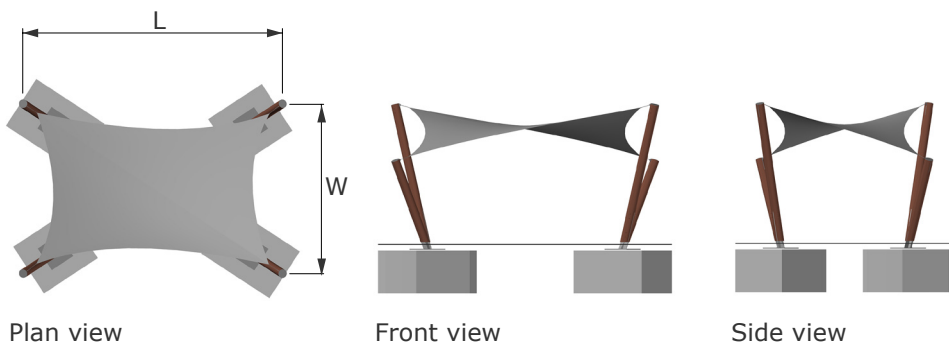

Shapes Zodiac

The Zodiac is the first of our timber product canopies. Using the classic twisted hypar form, the shape adds a real feature to any outdoor space. The tough 200mm diameter natural timber columns add a great natural feel.

Suggested applications

- Playground
- Entertainment
- Sunshade

Size options

L x W: 6m x 4m, 5m x 3m

Canopy features

- ✓ Classic double curve form
- ✓ Timber posts for natural feel
- ✓ Stylish yet practical
- ✓ Tough foam cladding if required

Range-wide features

- ✓ Combined waterproof and UV protection
- ✓ Colour range of fabric and steel
- ✓ Permanent weather protection
- ✓ Two pack coated mild steel frame
- ✓ Stylish yet practical
- ✓ Striking and unique design

Fabric: PVC Coated Polyester

Colour options:

Timber Frame
option