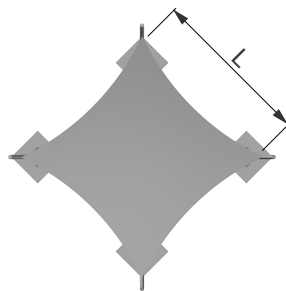

Shapes Hydra Curve

The Hydra Curve offers a lovely twist on our classic Hydra Straight. The posts on this canopy are curved and together with the hypar canopy, provide a great centrepiece for any playground or garden space.

Suggested applications

- ▶ Playground
- ▶ Meeting Point
- ▶ Feature
- ▶ Sunshade

Size options

L square: 3m, 4m, 5m, 6m

Canopy features

- ✔ Playground centrepiece
- ✔ Curved posts

Range-wide features

- ✔ Combined waterproof and UV protection
- ✔ Colour range of fabric and steel
- ✔ Permanent weather protection
- ✔ Two pack coated mild steel frame
- ✔ Stylish yet practical
- ✔ Striking and unique design

Fabric: PVC Coated Polyester

Colour options:

Plan view

Front view

Side view