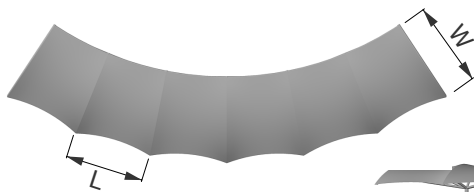

Shapes Polaris

The Polaris is a curved walkway structure which offers excellent coverage with very few columns. It works perfectly around the edge of your curved building or can snake between buildings.

Suggested applications

- ▶ Walkway
- ▶ Car Park

Size options

L x W: 2m, 3m or 4m x bays

Canopy features

- ✓ Walkway protection
- ✓ Large cover protection

Range-wide features

- ✓ Combined waterproof and UV protection
- ✓ Colour range of fabric and steel
- ✓ Permanent weather protection
- ✓ Two pack coated mild steel frame
- ✓ Stylish yet practical
- ✓ Striking and unique design

Fabric: PVC Coated Polyester

Plan view

Front view

Side view

Colour options: