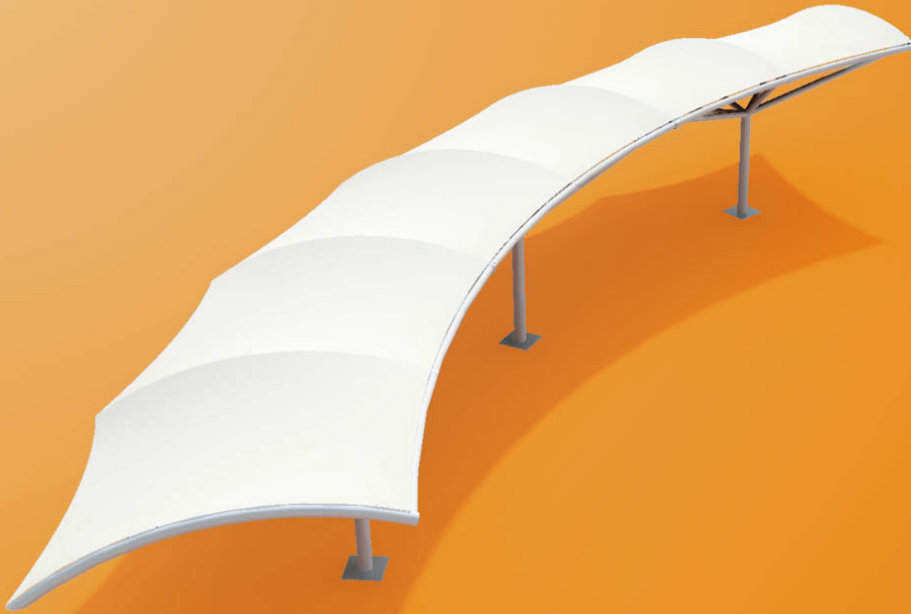

Shapes Polaris

The Polaris is a curved walkway structure which offers excellent coverage with very few columns. It works perfectly around the edge of your curved building or can snake between buildings.

Suggested applications

- ▶ Walkway
- ▶ Car Park

Size options

L x W: 2m, 3m or 4m x bays

Canopy features

- ✓ Walkway protection
- ✓ Large cover protection

Range-wide features

- ✓ Combined waterproof and UV protection
- ✓ Colour range of fabric and steel
- ✓ Permanent weather protection
- ✓ Two pack coated mild steel frame
- ✓ Stylish yet practical
- ✓ Striking and unique design

Fabric: PVC Coated Polyester

Plan view

Front view

Side view

Colour options: