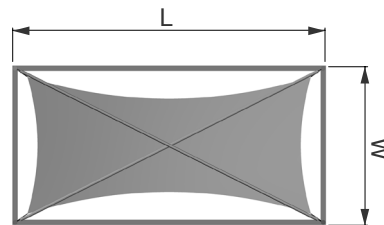

Suggested applications

- ▶ Walkway
- ▶ Entertainment
- ▶ Sunshade
- ▶ Freestanding
- ▶ Touring

Size options

L x W: 3m x 4m to 4m x 5m

Canopy features

- ✔ Event canopy
- ✔ Freestanding, enclosed canopy

Range-wide features

Fabric options

Coated Polyester

White

Printed

Blackout Coated Polyester option

Other fabrics available on request

Plan view

Front view

Side view