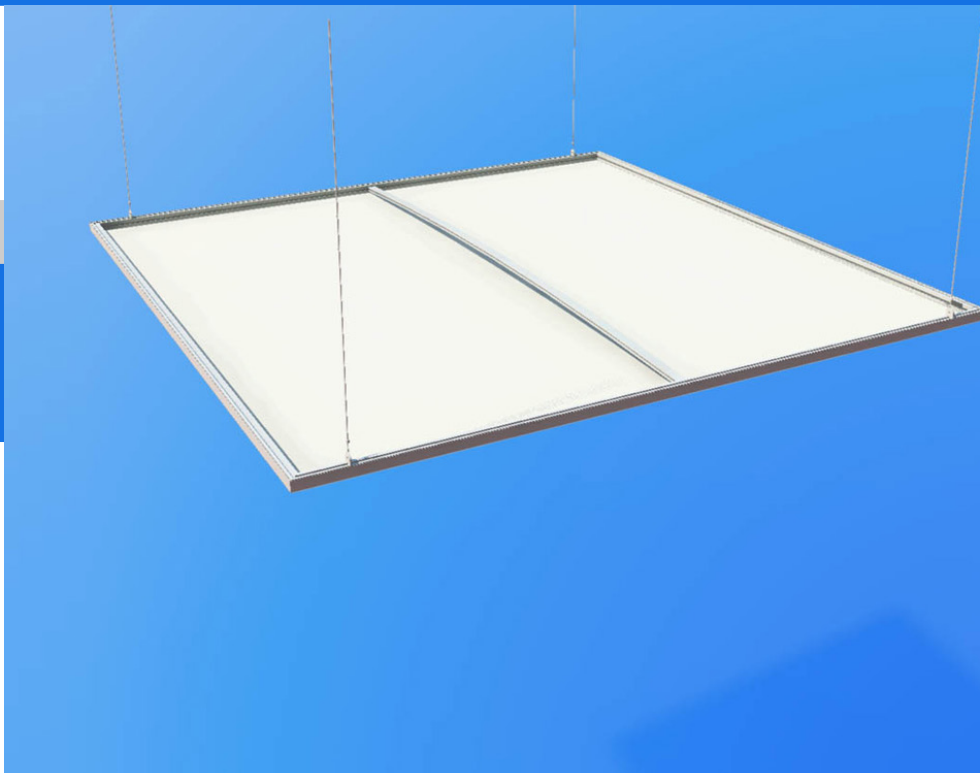

Shapes Sycara

The Sycara is a popular and versatile square sign which is visible from all angles in the space above a stand. Great for branding!

Suggested applications

- ▶ Feature
- ▶ Signage
- ▶ Suspended

Size options L: 2m to 6m

Canopy features

- ✔ Suspended signage
- ✔ Feature
- ✔ Strong branding

Range-wide features

- ✔ Range of sizes and fabrics
- ✔ Striking and unique designs
- ✔ Great for branding
- ✔ Easy to install and easy to re-use
- ✔ Modular components
- ✔ Easy to transport
- ✔ Fabrics printed to your design

Fabric options

Coated Polyester

White

Printed

Blackout Coated Polyester option

Other fabrics available on request

Plan view

Side view