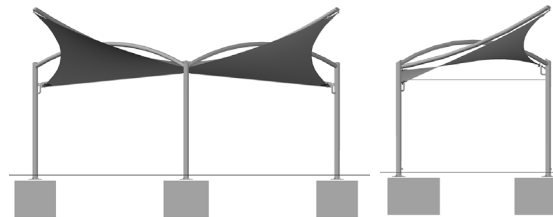

Shapes Draco

The Draco is an impressive canopy. The double curvature form rises to the corners to draw the eye up and back down, emphasising its dynamic shape. The freestanding design means that there are no loads onto your building.

Suggested applications

- ▶ Entrance
- ▶ Meeting point

Size options

L x W : 8m x 4m

Canopy features

- ✓ Ideal doorway protection
- ✓ Freestanding design
- ✓ Built-in gutter system
- ✓ Combined up-lighting option

Range-wide features

- ✓ Combined waterproof and UV protection
- ✓ Colour range of fabric and steel
- ✓ Permanent weather protection
- ✓ Two pack coated mild steel frame
- ✓ Stylish yet practical
- ✓ Striking and unique design

Fabric: PVC Coated Polyester

Colour options:

Plan view

Front view

Side view