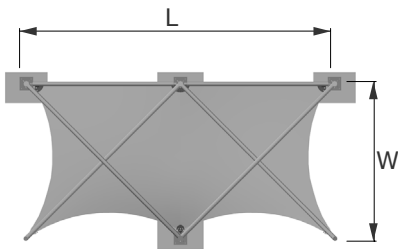

Shapes Draco

The Draco is an impressive canopy. The double curvature form rises to the corners to draw the eye up and back down, emphasising its dynamic shape. The freestanding design means that there are no loads onto your building.

Suggested applications

- ▶ Entrance
- ▶ Meeting point

Size options

L x W : 8m x 4m

Canopy features

- ✓ Ideal doorway protection
- ✓ Freestanding design
- ✓ Built-in gutter system
- ✓ Combined up-lighting option

Fabric: PVC Coated Polyester

Colour options:

Plan view

Front view

Side view