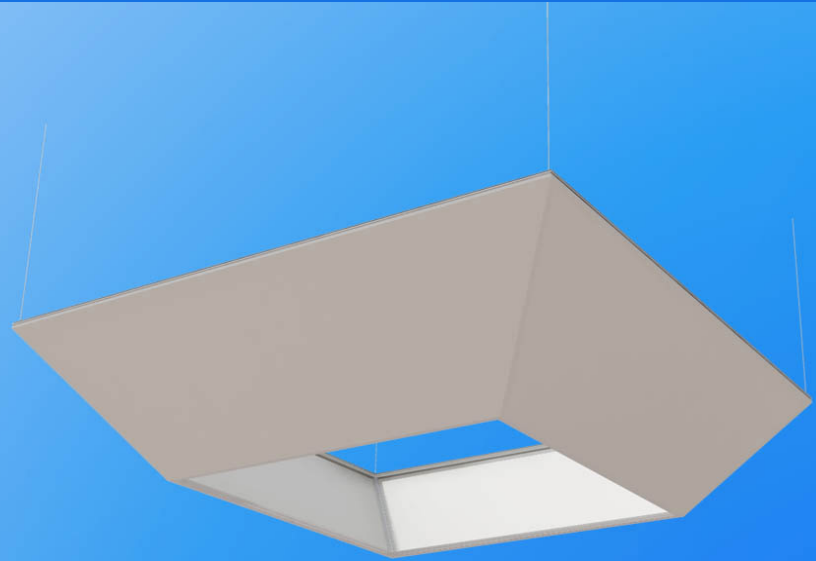

Shapes Seanna

A tapered square signage feature, the Seanna is the perfect shape for rotation.

Suggested applications

- ▶ Feature
- ▶ Suspended
- ▶ Lampshade
- ▶ Signage
- ▶ Centrepiece

Size options L: 3m to 6m

Canopy features

- ✔ Suspended signage
- ✔ Feature
- ✔ Strong branding

Range-wide features

- ✔ Range of sizes and fabrics
- ✔ Striking and unique designs
- ✔ Great for branding
- ✔ Easy to install and easy to re-use
- ✔ Modular components
- ✔ Easy to transport
- ✔ Fabrics printed to your design

Fabric options

Coated Polyester

White

Printed

Blackout Coated Polyester option

Other fabrics available on request

Plan view

Side view