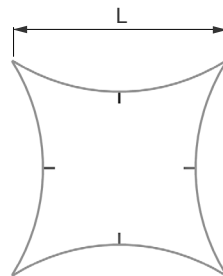

Shapes Turama

Reach out in all directions with the Turama, a curved square suspended sign. The unique line of its frame draws the eye to your message and your stand.

Suggested applications

- ▶ Feature
- ▶ Suspended
- ▶ Lampshade
- ▶ Signage
- ▶ Centrepiece

Size options L: 3m to 6m

Canopy features

- ✔ Suspended signage
- ✔ Feature
- ✔ Strong branding

Range-wide features

- ✔ Range of sizes and fabrics
- ✔ Striking and unique designs
- ✔ Great for branding
- ✔ Easy to install and easy to re-use
- ✔ Modular components
- ✔ Easy to transport
- ✔ Fabrics printed to your design

Fabric options

Coated Polyester

White

Printed

Blackout Coated Polyester option

Other fabrics available on request

Plan view

Side view