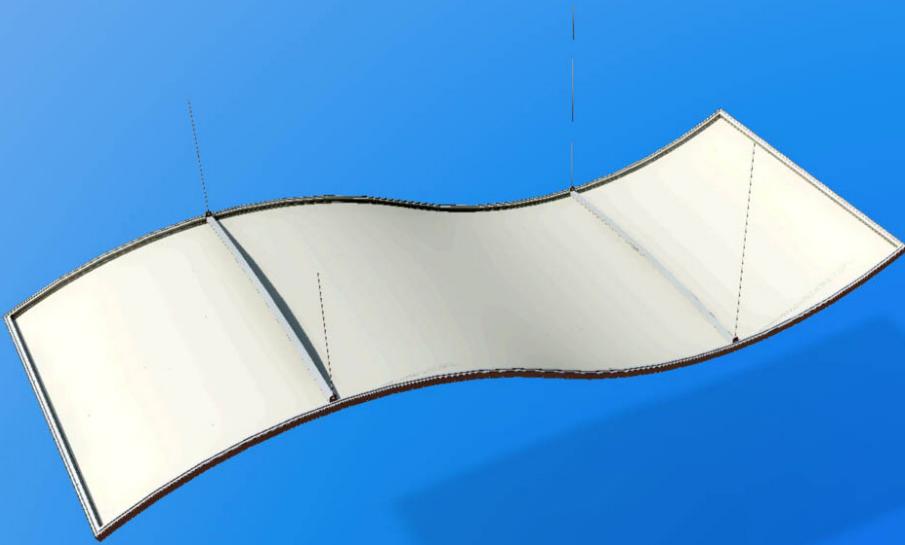

Shapes Callisto

The Callisto is an exhibition ceiling panel which can be installed three different ways for three unique looks: hang from the short end for a long banner, overhead to create a canopy, or horizontally to create a dividing wall.

Suggested applications

- ▶ Walkway
- ▶ Screen
- ▶ Feature
- ▶ Ceiling

Size options

L x W: 1.8m x 0.9m to 6.1m x 1.5m

Canopy features

- ✓ Suspended screen signage
- ✓ Combine for large areas
- ✓ Lightweight and easy to transport

Range-wide features

- ✓ Range of sizes and fabrics
- ✓ Striking and unique designs
- ✓ Great for branding
- ✓ Easy to install and easy to re-use
- ✓ Modular components
- ✓ Easy to transport
- ✓ Fabrics printed to your design

Plan view

Front view

Side view

Fabric options

Coated Polyester

White

Printed

Blackout Coated Polyester option