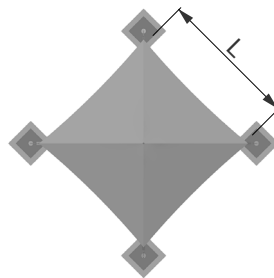

Shapes Eclipse

The Eclipse is a simple pyramidal canopy providing excellent rain and sun protection. A colourful frame and legs add a great splash of colour and additional tough PVC pads can be purchased separately.

Suggested applications

- Playground
- Sunshade
- Entertainment

Size options

L square: 3m, 4m, 5m

Canopy features

- ✔ Colourful playground shade
- ✔ Simple four leg design
- ✔ Padded legs available

Range-wide features

- ✔ Combined waterproof and UV protection
- ✔ Colour range of fabric and steel
- ✔ Permanent weather protection
- ✔ Two pack coated mild steel frame
- ✔ Stylish yet practical
- ✔ Striking and unique design

Fabric: PVC Coated Polyester

Colour options:

Plan view