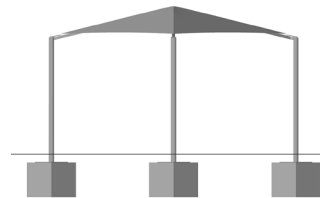

# Shapes Eclipse

The Eclipse is a simple pyramidal canopy providing excellent rain and sun protection. A colourful frame and legs add a great splash of colour and additional tough PVC pads can be purchased separately.

## Colour options:

Plan view

Front view

Side view