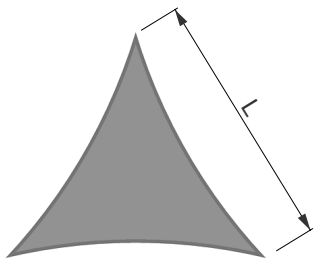

# Shapes Amevi

The Amevi is a flat triangular panel, reminiscent of a kite. It can fly high above your stand and attract a crowd from ailes away. Hung length-ways or as a canopy, this equilateral triangle has versatility too.

## Suggested applications

- ▶ Feature
- ▶ Suspended
- ▶ Ceiling
- ▶ Signage

**Size options** L: 1.5m to 5m

Plan view

Side view