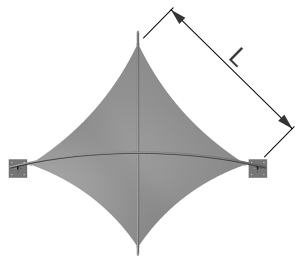

Shapes Azzam

The Azzam is an eye-catching suspended exhibition structure. The repeated hyper shape is one of our classic shapes in its purest forms. Use it in multiples to add scale to your space. It is also ideal for projecting on to.

Suggested applications

- ▶ Feature
- ▶ Atrium
- ▶ Canopy
- ▶ Free-standing

Size options L: 1.5m to 3.5m

Canopy features

- ✔ Feature
- ✔ Free-standing

Range-wide features

- ✔ Range of sizes and fabrics
- ✔ Striking and unique designs
- ✔ Great for branding
- ✔ Easy to install and easy to re-use
- ✔ Modular components
- ✔ Easy to transport
- ✔ Fabrics printed to your design

Plan view

Front view

Side view

Fabric options

Coated Polyester

White

Printed

Blackout Coated Polyester option