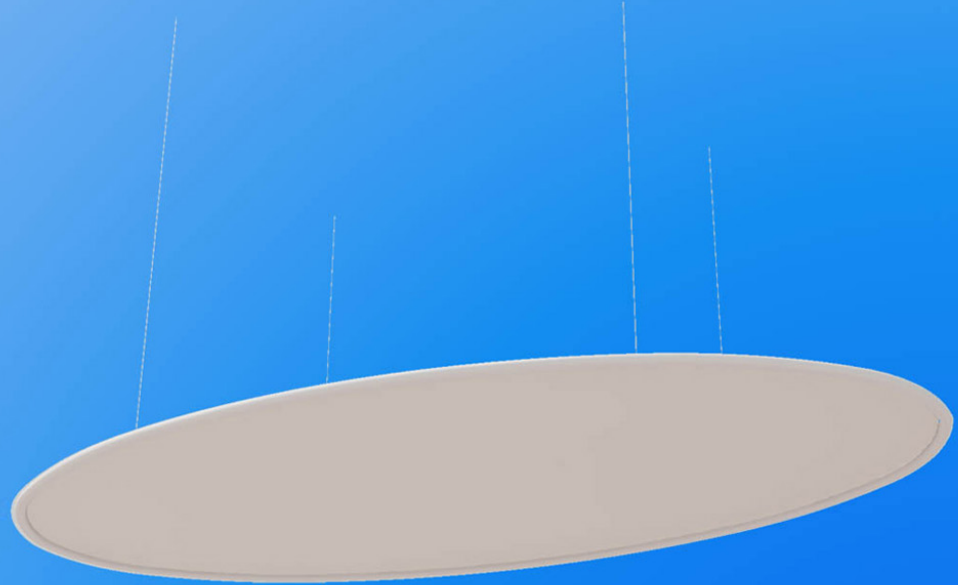

Shapes Adela

The Adela is a flat elliptical panel that works well as a double-sided banner when graphics are applied. Where a flat ellipse is required, this very simple shape can be hung above to provide a ceiling to project onto.

Suggested applications

- Screen
- Suspended
- Ceiling
- Signage

Size options D: 1.5m to 5m

Canopy features

- ✓ Suspended signage
- ✓ Quick and simple ceiling
- ✓ Projection area for lights or images

Range-wide features

- ✓ Range of sizes and fabrics
- ✓ Striking and unique designs
- ✓ Great for branding
- ✓ Easy to install and easy to re-use
- ✓ Modular components
- ✓ Easy to transport
- ✓ Fabrics printed to your design