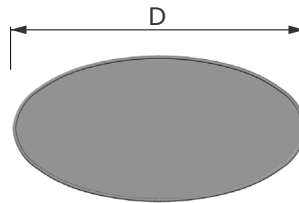

Shapes Adela

The Adela is a flat elliptical panel that works well as a double-sided banner when graphics are applied. Where a flat ellipse is required, this very simple shape can be hung above to provide a ceiling to project onto.

Suggested applications

- ▶ Screen
- ▶ Suspended
- ▶ Ceiling
- ▶ Signage

Size options D: 1.5m to 5m

Canopy features

- ✓ Suspended signage
- ✓ Quick and simple ceiling
- ✓ Projection area for lights or images

Fabric options

Coated Polyester

White

Printed

Blackout Coated Polyester option

Other fabrics available on request

Plan view

Side view