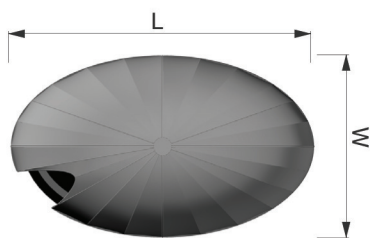

Suggested applications

- ▶ Feature
- ▶ Enclosed
- ▶ Freestanding
- ▶ Touring
- ▶ Centrepiece

Size options L x W: 5m x 3m

Canopy features

- ✓ Perfect for touring
- ✓ Enclosed feature pod

Range-wide features

Fabric options

Coated Polyester

White

Printed

Blackout Coated Polyester option
Other fabrics available on request

Plan view

Front view

Side view