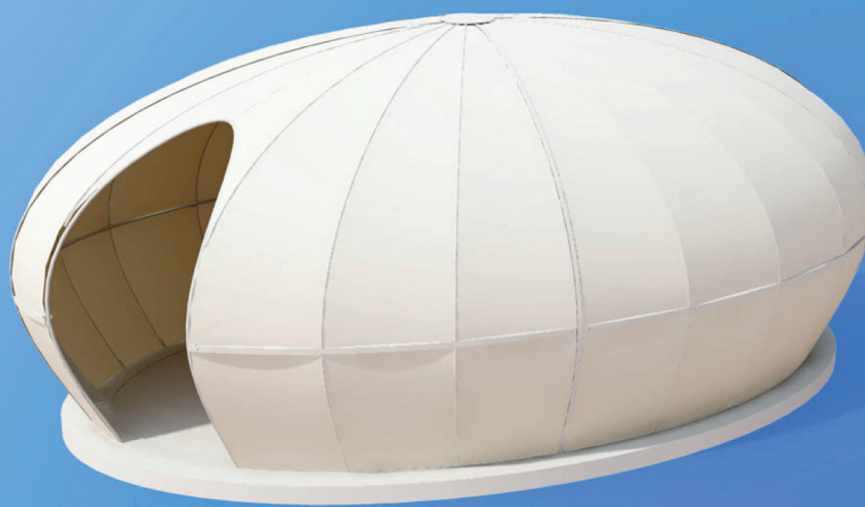

Shapes Voyager

The Voyager is a funky enclosed pod structure which is ideal for including interior lighting and interactive screens. It is great for enticing people in as they can't resist seeing what is inside!

Suggested applications

- ▶ Feature
- ▶ Enclosed
- ▶ Freestanding
- ▶ Touring
- ▶ Centrepiece

Size options L x W: 5m x 3m

Canopy features

- ✓ Perfect for touring
- ✓ Enclosed feature pod

Range-wide features

Fabric options

Coated Polyester

White

Printed

Blackout Coated Polyester option
Other fabrics available on request

Plan view

Front view

Side view