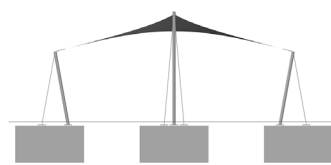

Shapes Flexus

The Flexus is where it all began! A great centrepiece for any playground or garden space. This canopy benefits from very little supportive steel, the loads instead being passed into the underground foundations.

Suggested applications

- Playground
- Feature
- Entertainment
- Sunshade

Size options

L square: 4m, 5m, 6m, 7m, 8m

Canopy features

- ✓ Classic double curve form
- ✓ Large area of free space protection
- ✓ Stylish yet practical

Range-wide features

- ✓ Combined waterproof and UV protection
- ✓ Colour range of fabric and steel
- ✓ Permanent weather protection
- ✓ Two pack coated mild steel frame
- ✓ Stylish yet practical
- ✓ Striking and unique design

Fabric: PVC Coated Polyester

Side view

Colour options: