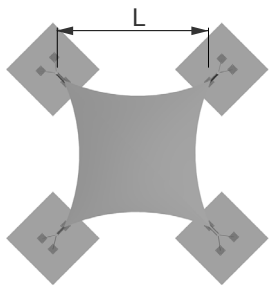

Suggested applications

- ▶ Playground
- ▶ Feature
- ▶ Entertainment
- ▶ Sunshade

Size options

L square: 4m, 5m, 6m, 7m, 8m

Canopy features

- ✓ Classic double curve form
- ✓ Large area of free space protection
- ✓ Stylish yet practical

Fabric: PVC Coated Polyester

Plan view

Front view

Side view

Colour options: