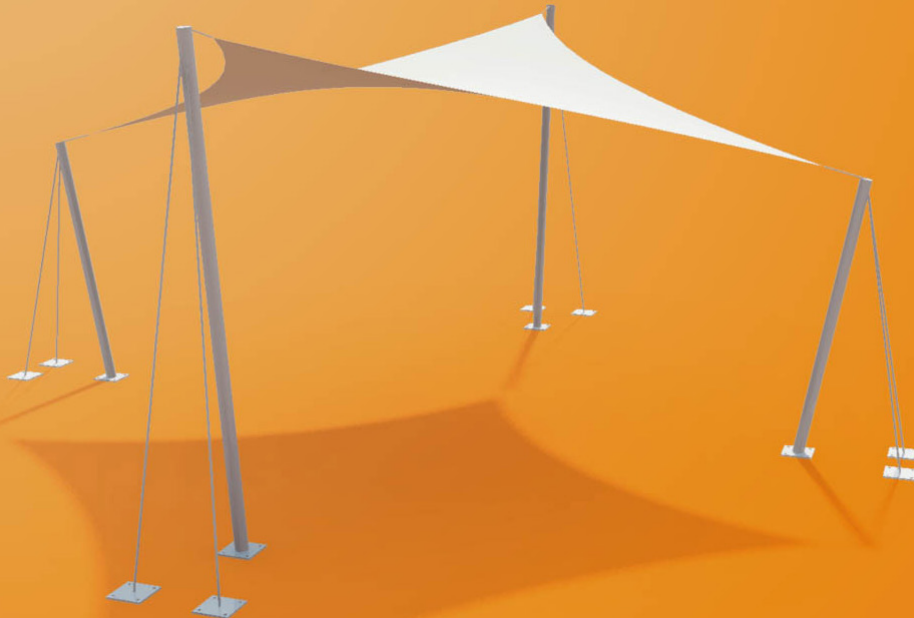

Shapes Flexus

The Flexus is where it all began! A great centrepiece for any playground or garden space. This canopy benefits from very little supportive steel, the loads instead being passed into the underground foundations.

Suggested applications

- ▶ Playground
- ▶ Feature
- ▶ Entertainment
- ▶ Sunshade

Size options

L square: 4m, 5m, 6m, 7m, 8m

Canopy features

- ✓ Classic double curve form
- ✓ Large area of free space protection
- ✓ Stylish yet practical

Range-wide features

- ✓ Combined waterproof and UV protection
- ✓ Colour range of fabric and steel
- ✓ Permanent weather protection
- ✓ Two pack coated mild steel frame
- ✓ Stylish yet practical
- ✓ Striking and unique design

Fabric: PVC Coated Polyester

Plan view

Front view

Side view

Colour options: