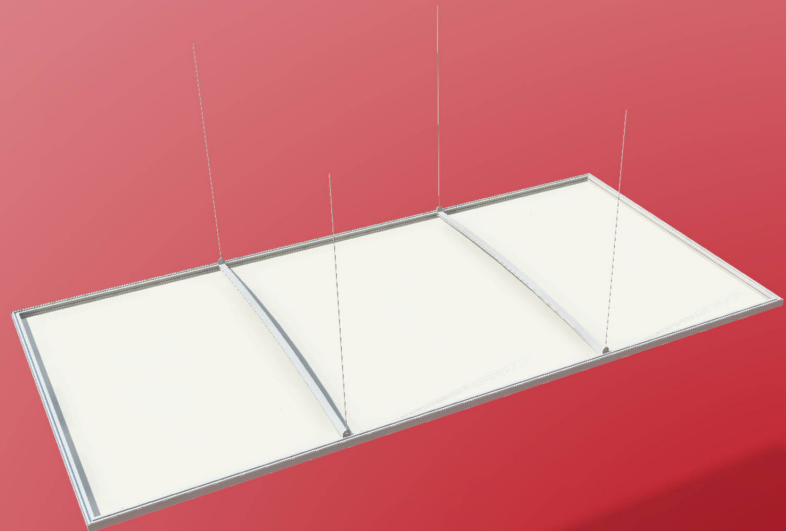

Shapes Lyana

The Lyana is a flat rectangular panel and is a highly versatile shape: hang it vertically for a header, horizontally for a ceiling or provide support for it and use it as a wall.

Suggested applications

- ▶ Screen
- ▶ Suspended
- ▶ Ceiling
- ▶ Signage

Size options

L x W: 2m x 1m to 6m x 3m

Canopy features

- ✓ Suspended screen signage
- ✓ Easy to transport and re-use

Range-wide features

- ✓ High quality, made in the UK
- ✓ Striking and unique designs
- ✓ Easy to specify, quick to install
- ✓ Printed upon request

White

Printed

Acoustic option

Fabric options

PVC Coated Polyester, white or printed

PVC Coated Glass, colours:

Other fabrics available upon request

Plan view

Front view

Side view