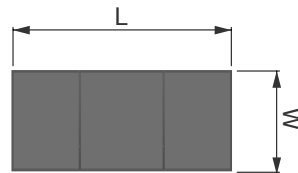

Shapes Lyana

The Lyana is a flat rectangular panel and is a highly versatile shape: hang it vertically for a header, horizontally for a ceiling or provide support for it and use it as a wall.

Suggested applications

- Screen
- Suspended
- Ceiling
- Signage

Size options

L x W: 2m x 1m to 6m x 3m

Canopy features

- ✓ Suspended screen signage
- ✓ Easy to transport and re-use

Range-wide features

- ✓ High quality, made in the UK
- ✓ Striking and unique designs
- ✓ Easy to specify, quick to install
- ✓ Printed upon request

Acoustic option

Fabric options

PVC Coated Polyester, white or printed

PVC Coated Glass, colours:

Other fabrics available upon request

Plan view

Front view

Side view